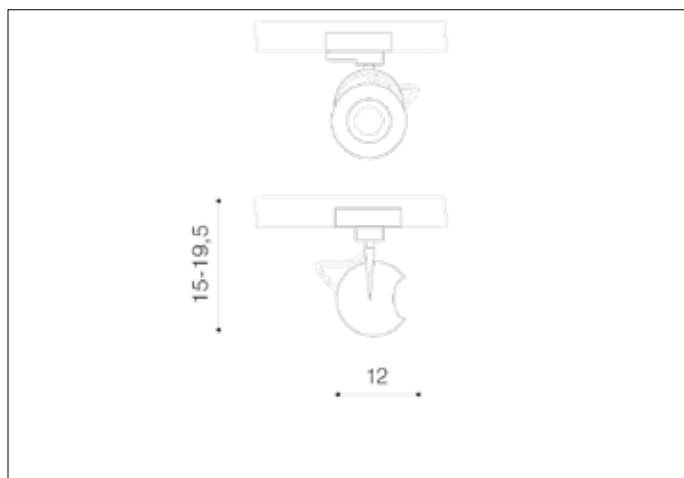

**AZzardo**<sup>®</sup>  
LIGHTING

GULIA TRACK 3LINE GU10 BK  
AZ4710, EAN 5901238447108

### Dimensions height / width / length

[cm] Product	15 ~ 19,5 x 12 x
Mounting inlet:	N/A x N/A x N/A
Ceiling base:	13,8N/A x N/A x N/A
Shades	12 x 12 x N/A

### Product Specifications

Line	DECORATIVE
Type	Track
Type of track	3 Line
Colour	Matt Black
Material	Aluminium / PC
Light source	1
Type of socket	GU10
Lumens	N/A
Kelvins	N/A
Beam angle	N/A
Dimmable	N/A
CCT	N/A
RGB	N/A
RA	N/A
App remote control	N/A
Remote control	N/A
Voltage	230V
Power	max LED 50W
Switch location	N/A
Protection class	IP20
Tilt	340°
Rotation	350°

### Shipping info height / width / length [cm]

BOX 1:	21 x 13,5 x 15,5
BOX 2:	N/A x N/A x N/A
BOX 3:	N/A x N/A x N/A
Net weight [kg]	0,4
Gross weight [kg]	0,5